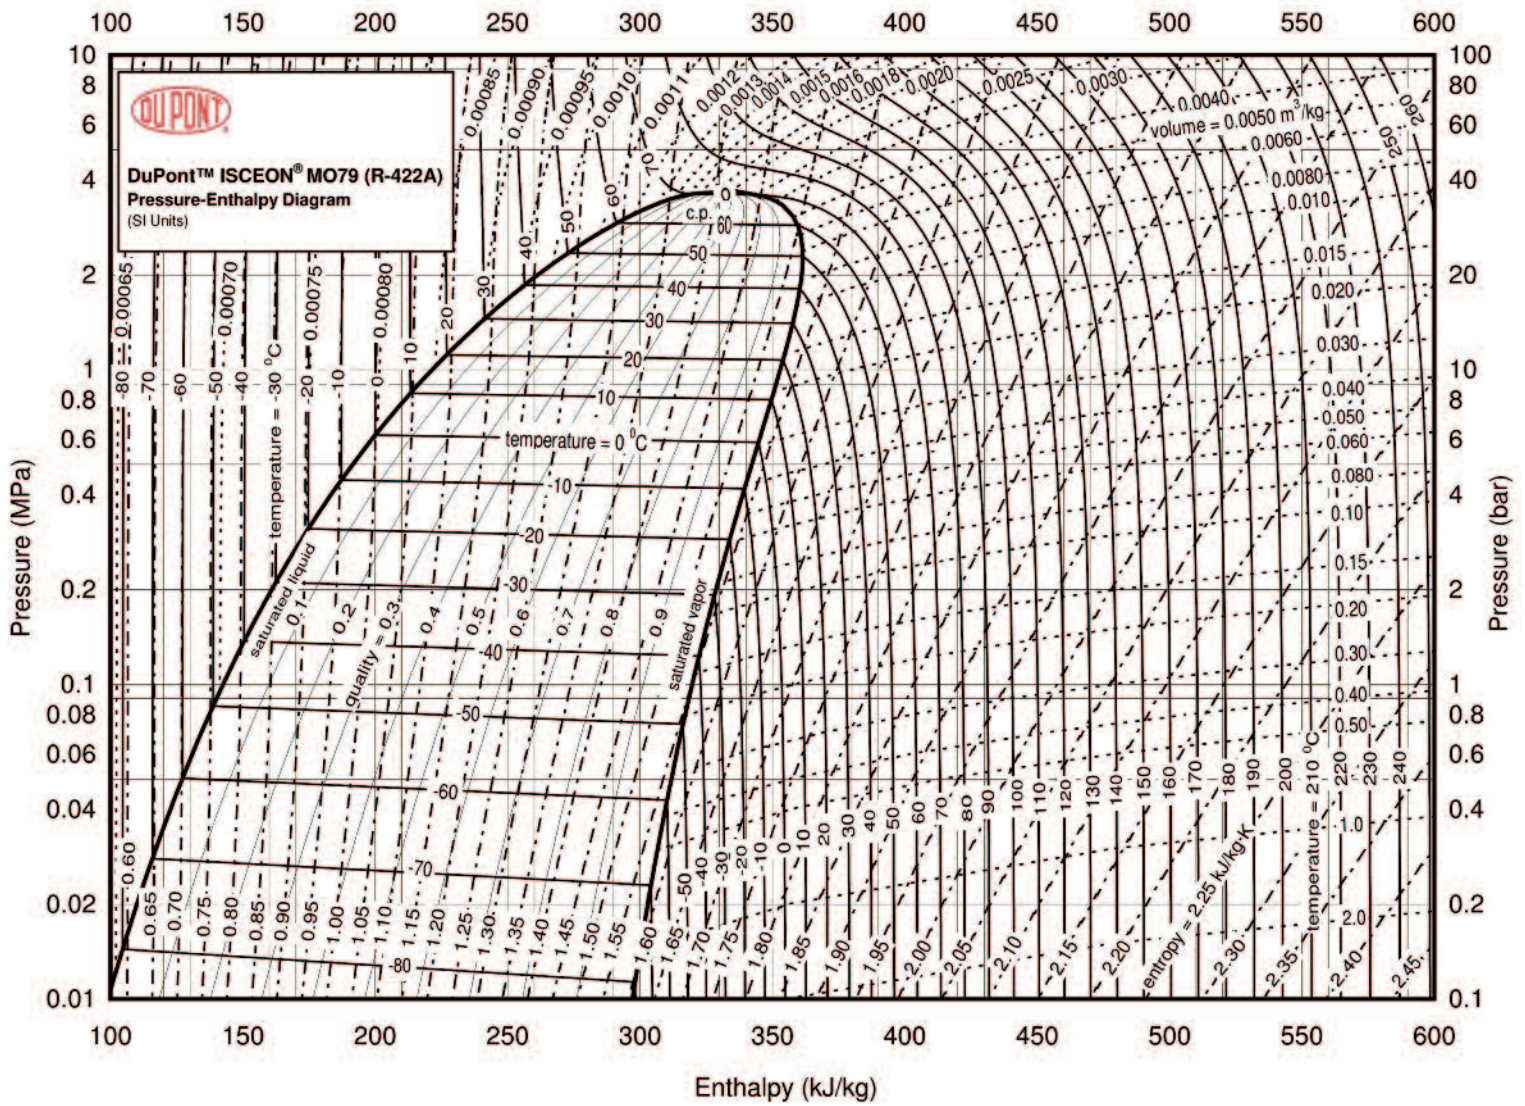

Druk-enthalpie schema R-422A ISCEON® MO79

Linde Gas

The Linde logo is a stylized, white, cursive script of the word "Linde" set against a dark blue background. Above the logo, there is a horizontal wavy line in a lighter shade of blue.