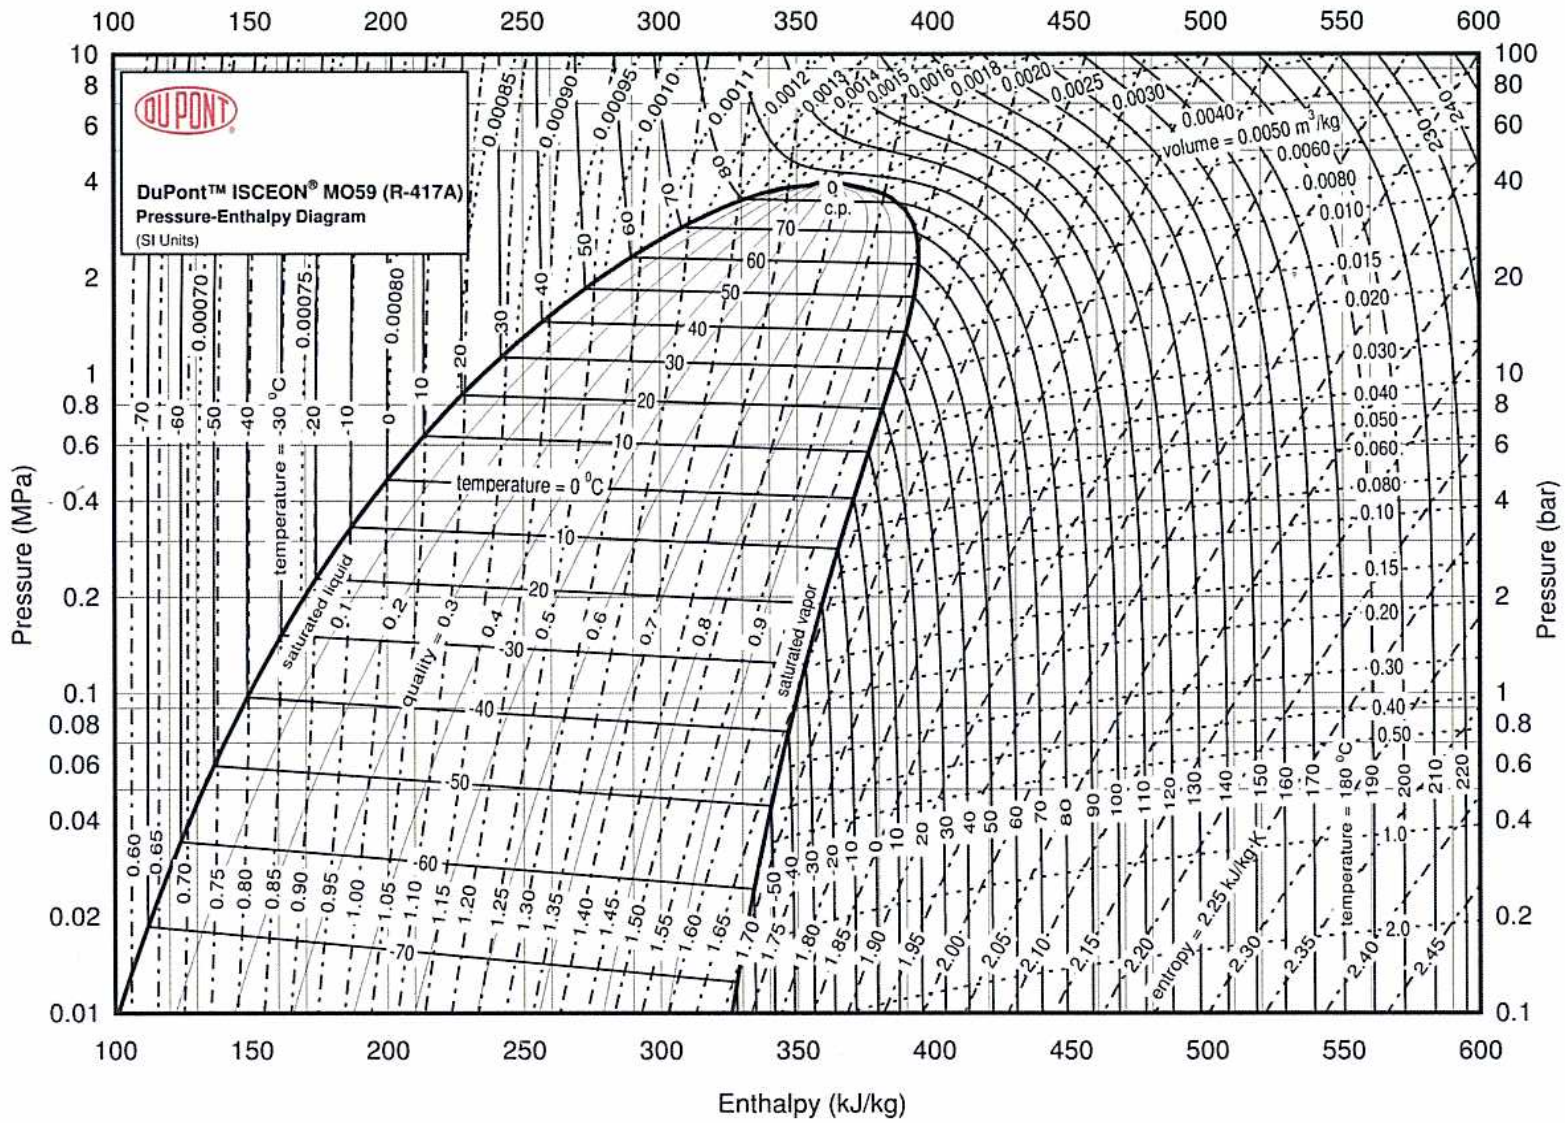

Druk-enthalpie schema R-417A ISCEON® MO59

Linde Gas

The Linde logo is a stylized, cursive script of the word "Linde" in white, set against a dark blue background with a wavy, light blue horizontal band above the text.