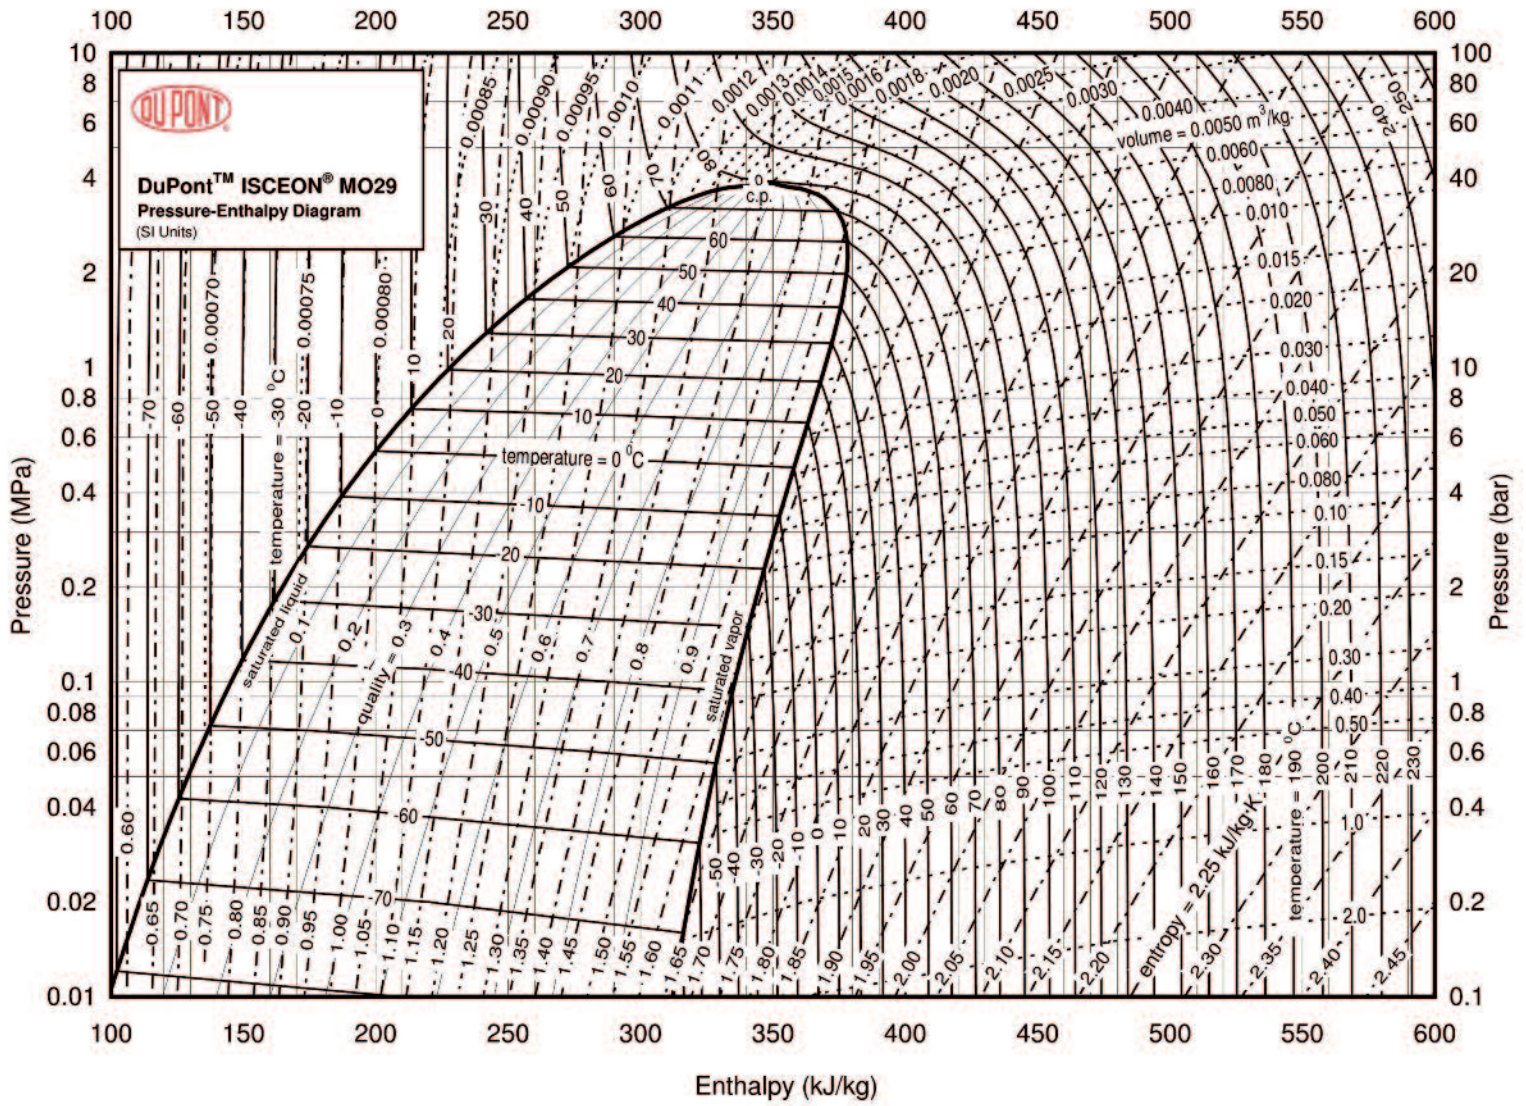

Druk-enthalpie schema R-422D ISCEON[®] MO29

Linde Gas

The Linde logo is a white, stylized script font of the word "Linde" set against a dark blue background. Above the logo, there is a horizontal wavy line in a lighter shade of blue.